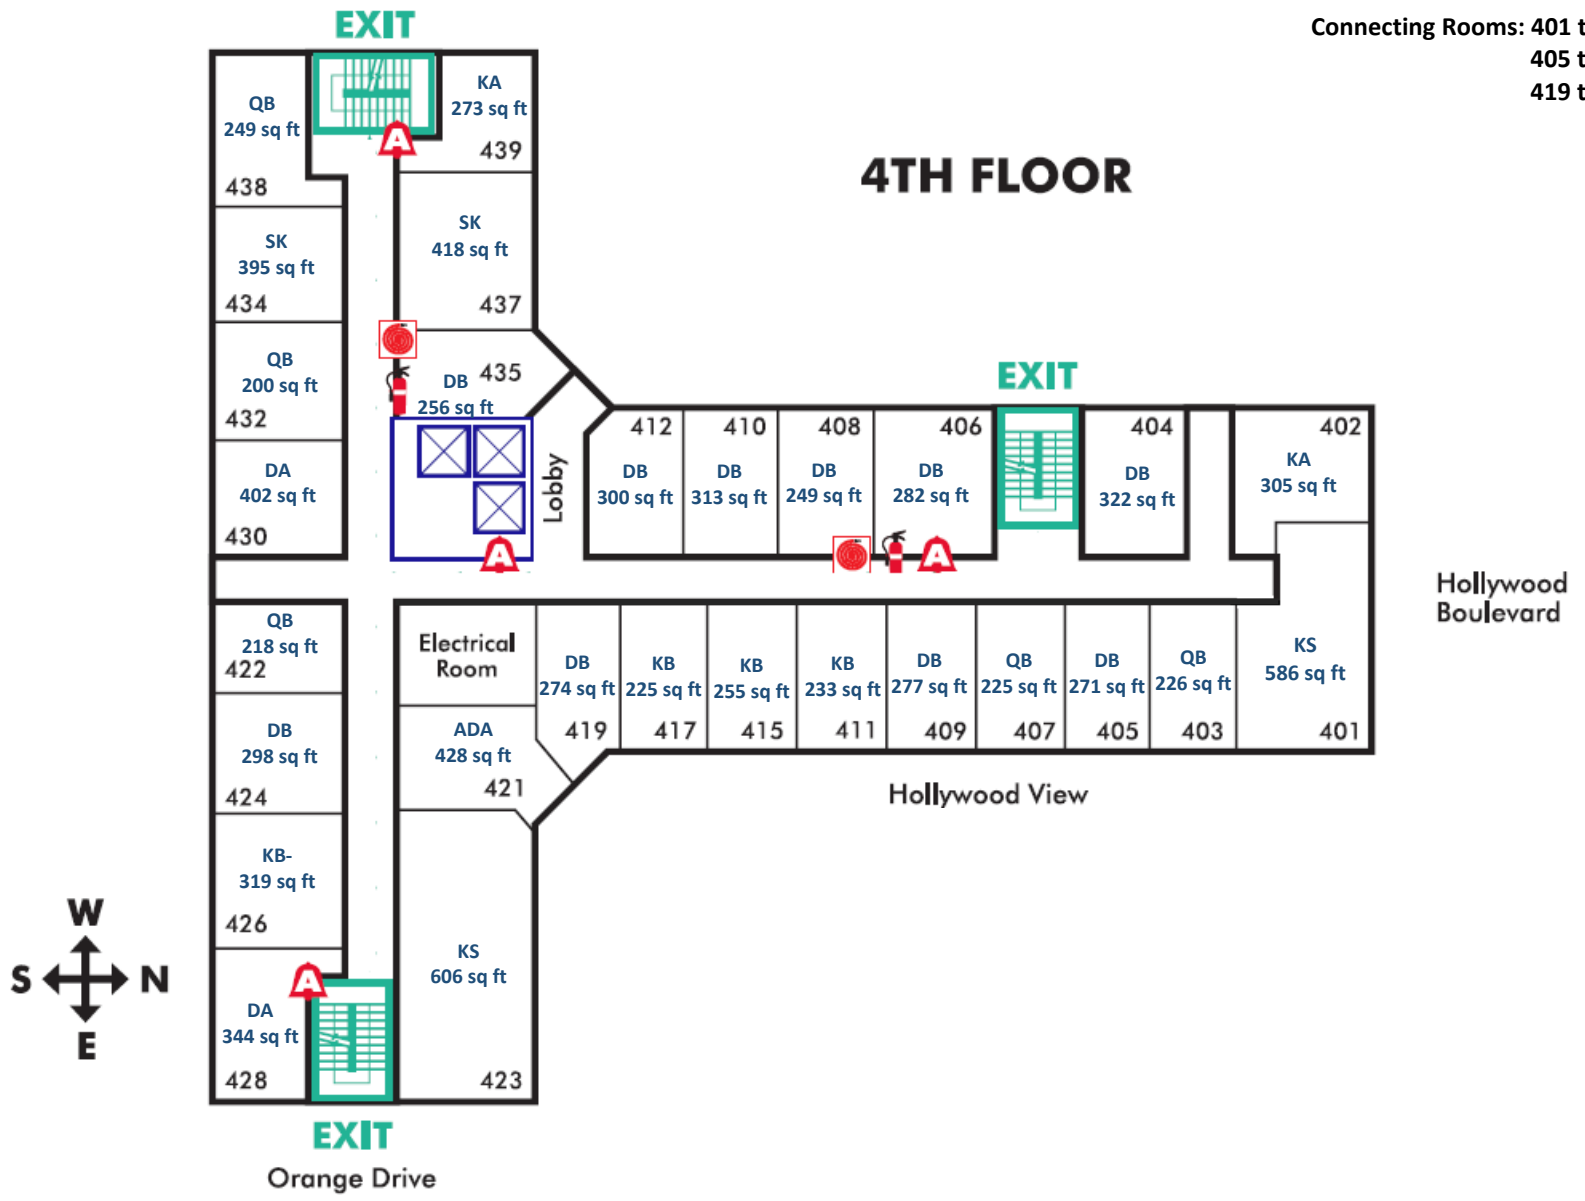

### **Symbols:**

FIRE  
EXTINGUISHER

FIRE HOSE

FIRE ALARM /  
PULL STATION

ELEVATOR

EXIT STAIRS

Connecting Rooms: 301 to 302

Connecting Rooms: 401 to 402  
 405 to 407  
 419 to 421

# 4TH FLOOR

Hollywood Boulevard

Hollywood View

Orange Drive

Connecting Rooms: 501 to 502  
 505 to 507  
 519 to 521

## 5TH FLOOR

GLOBO

COMAREX

Hollywood Boulevard

FIFTH SEASON

Hollywood View

Orange Drive

Connecting Rooms: 601 to 602  
605 to 607

EXIT

EXIT

Orange Drive

Connecting Rooms: 1200 to 1205