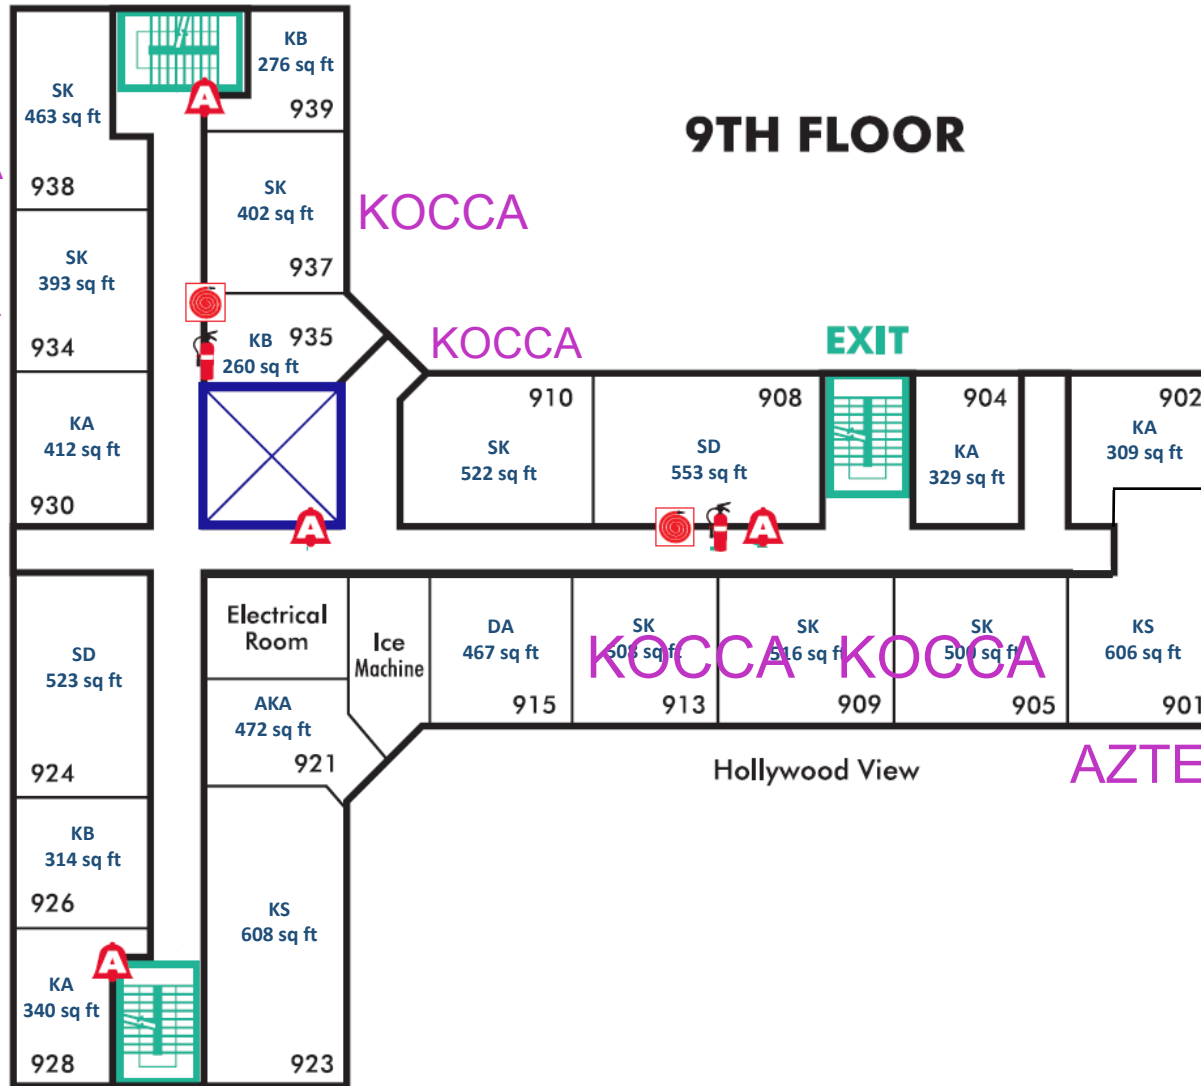

Connecting Rooms: 901 to 902

9TH FLOOR

KOCCA

KOCCA

KOCCA

KOCCA

EXIT

Hollywood Boulevard

EXIT LIONSGATE

Orange Drive

KOCCA KOCCA

AZTECA

Hollywood View