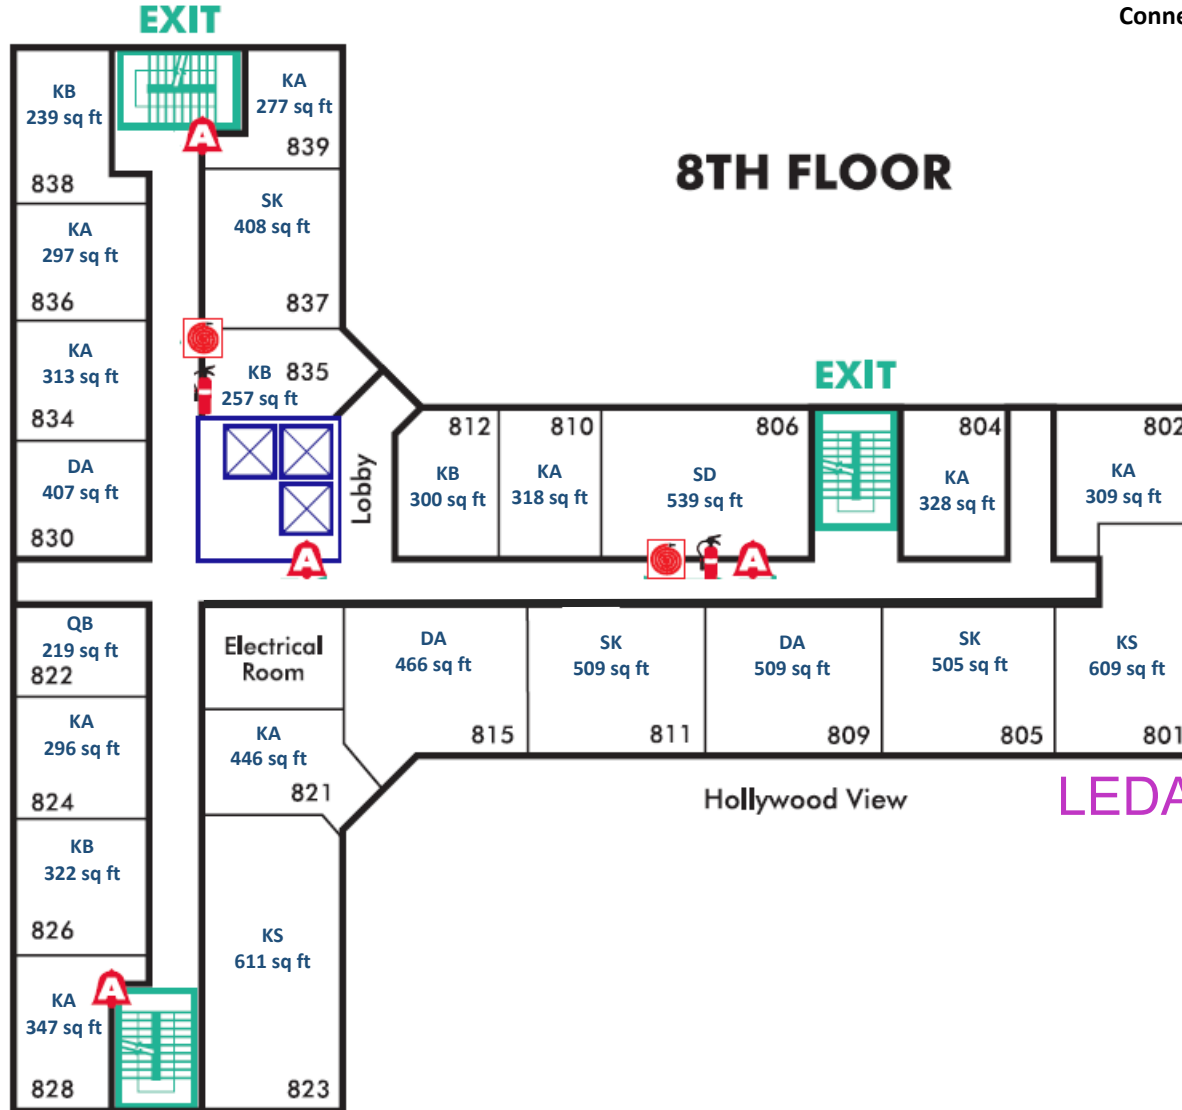

Connecting Rooms: 801 to 802
805 to 809
815 to 821
822 to 824

8TH FLOOR

Hollywood Boulevard

Hollywood View

LED AFILMS

EXIT NBC UNIVERSAL

Orange Drive