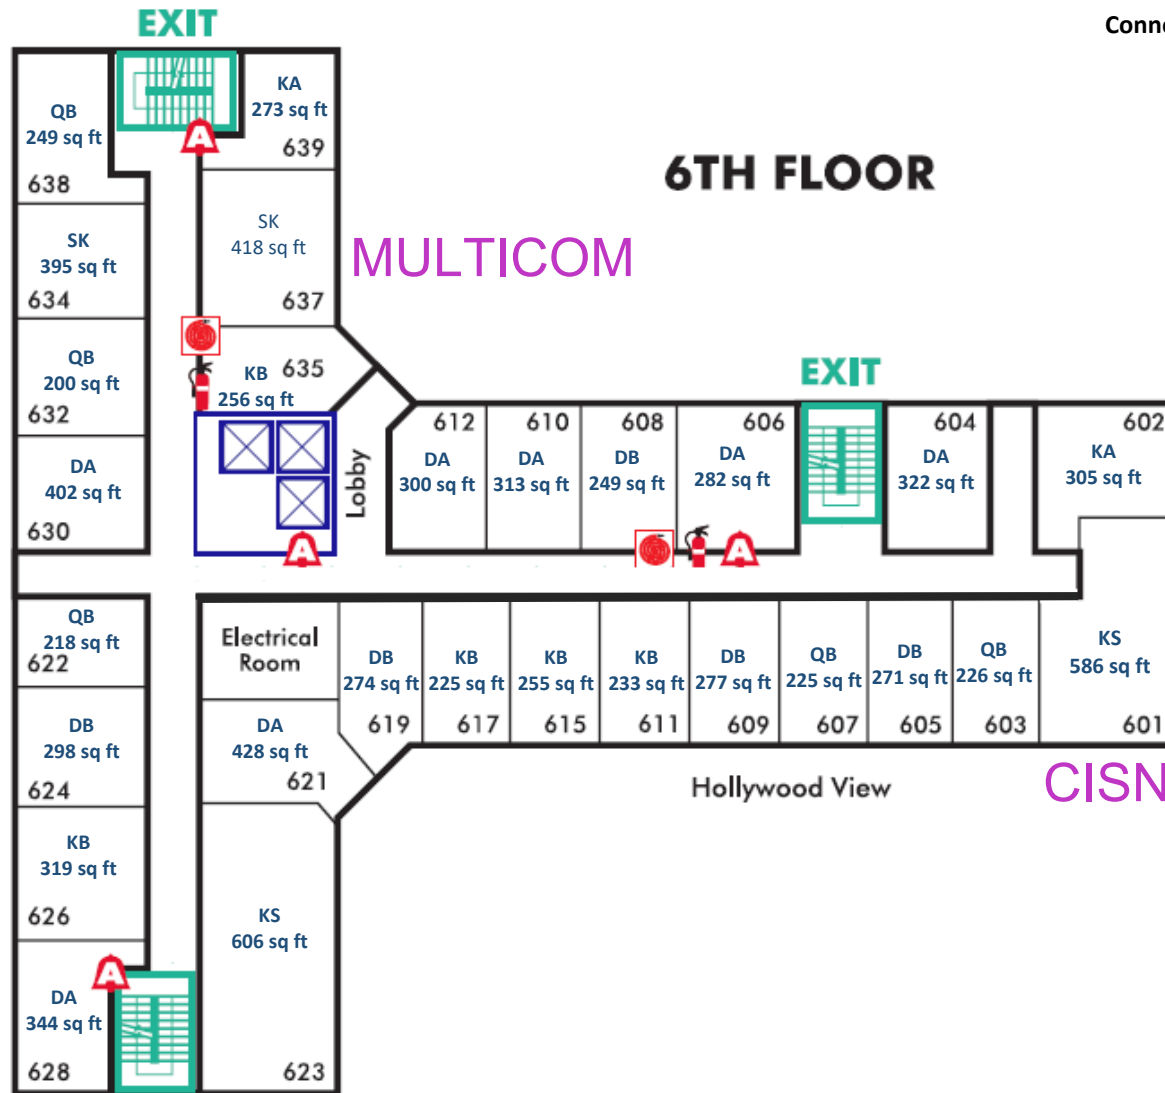

Connecting Rooms: 601 to 602
605 to 607

6TH FLOOR

MISTCO

MULTICOM

Hollywood Boulevard

CISNEROS

Hollywood View

Orange Drive