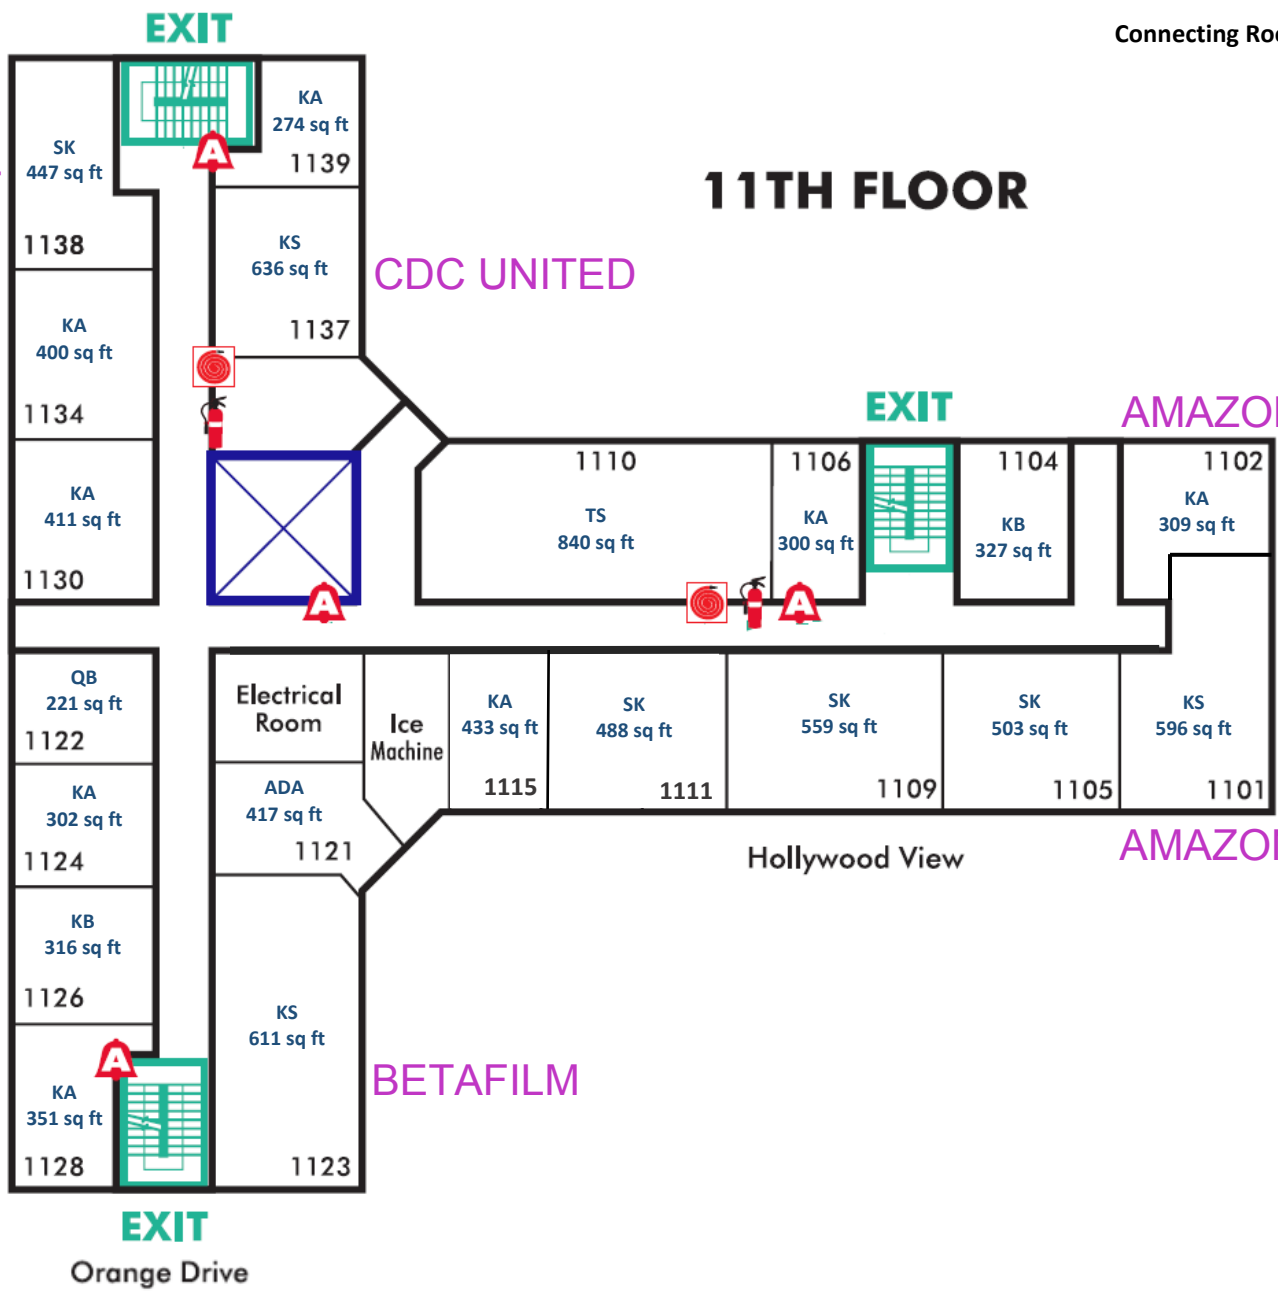

# 4TH FLOOR

Hollywood Boulevard

Hollywood View

Orange Drive

Connecting Rooms: 501 to 502  
 505 to 507  
 519 to 521

# 10TH FLOOR

Connecting Rooms: 1101 to 1102  
1137 to 1139

# 11TH FLOOR

FOX ENTERTAINMENT

CDC UNITED

AMAZON MGM

Hollywood Boulevard

AMAZON MGM

BETAFILM

EXIT

EXIT

EXIT

Orange Drive

Connecting Rooms: 1200 to 1205