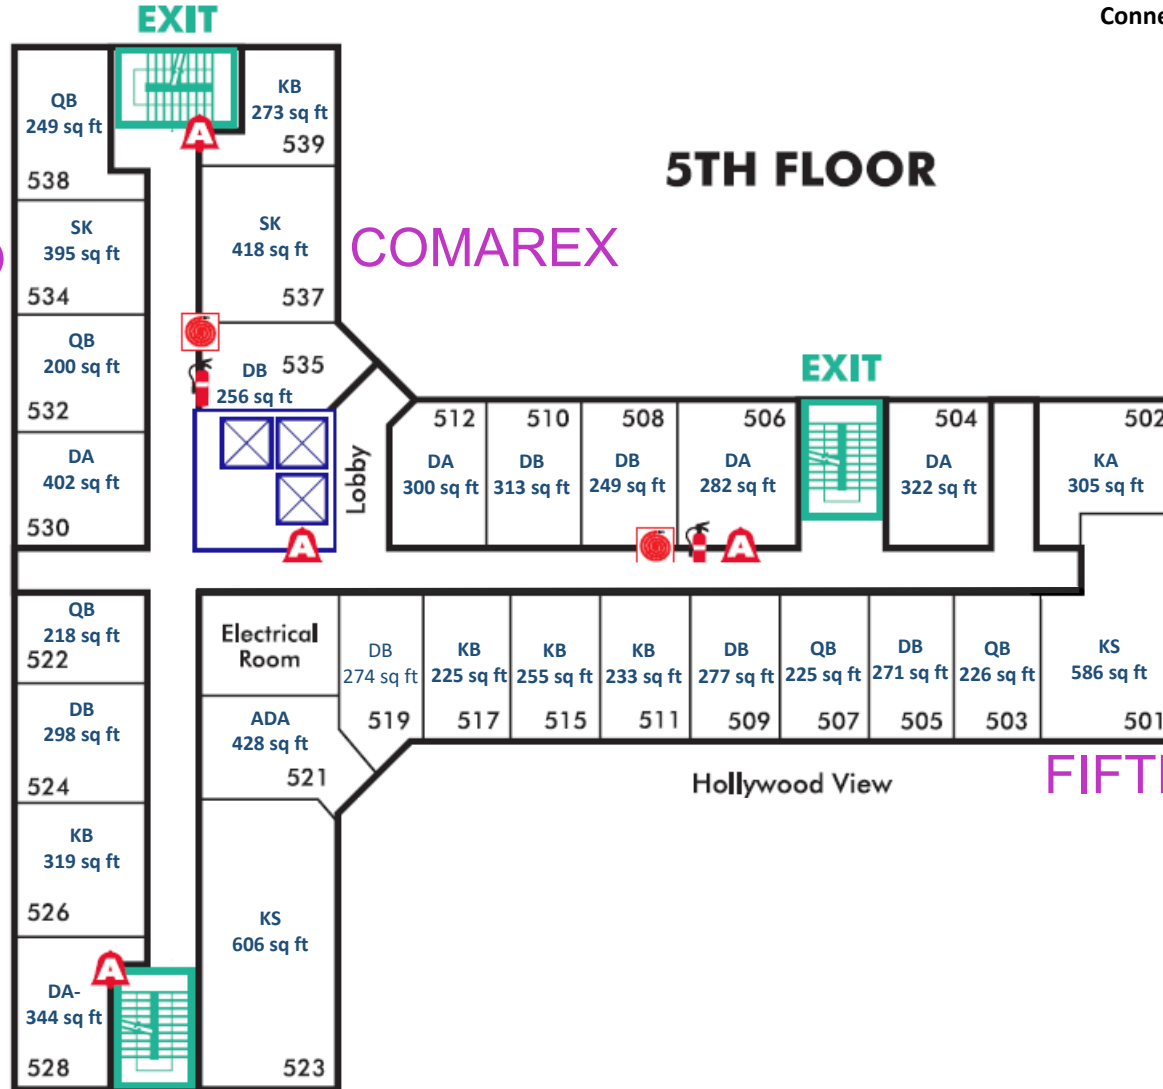

# 4TH FLOOR

Hollywood Boulevard

Hollywood View

Orange Drive

Connecting Rooms: 501 to 502  
 505 to 507  
 519 to 521

## 5TH FLOOR

GLOBO

COMAREX

Hollywood Boulevard

FIFTH SEASON

Hollywood View

Orange Drive

Connecting Rooms: 601 to 602  
605 to 607

Connecting Rooms: 701 to 702  
705 to 707  
719 to 721  
722 to 724

Connecting Rooms: 801 to 802  
 805 to 809  
 815 to 821  
 822 to 824

EXIT

EXIT

Orange Drive

Connecting Rooms: 1200 to 1205