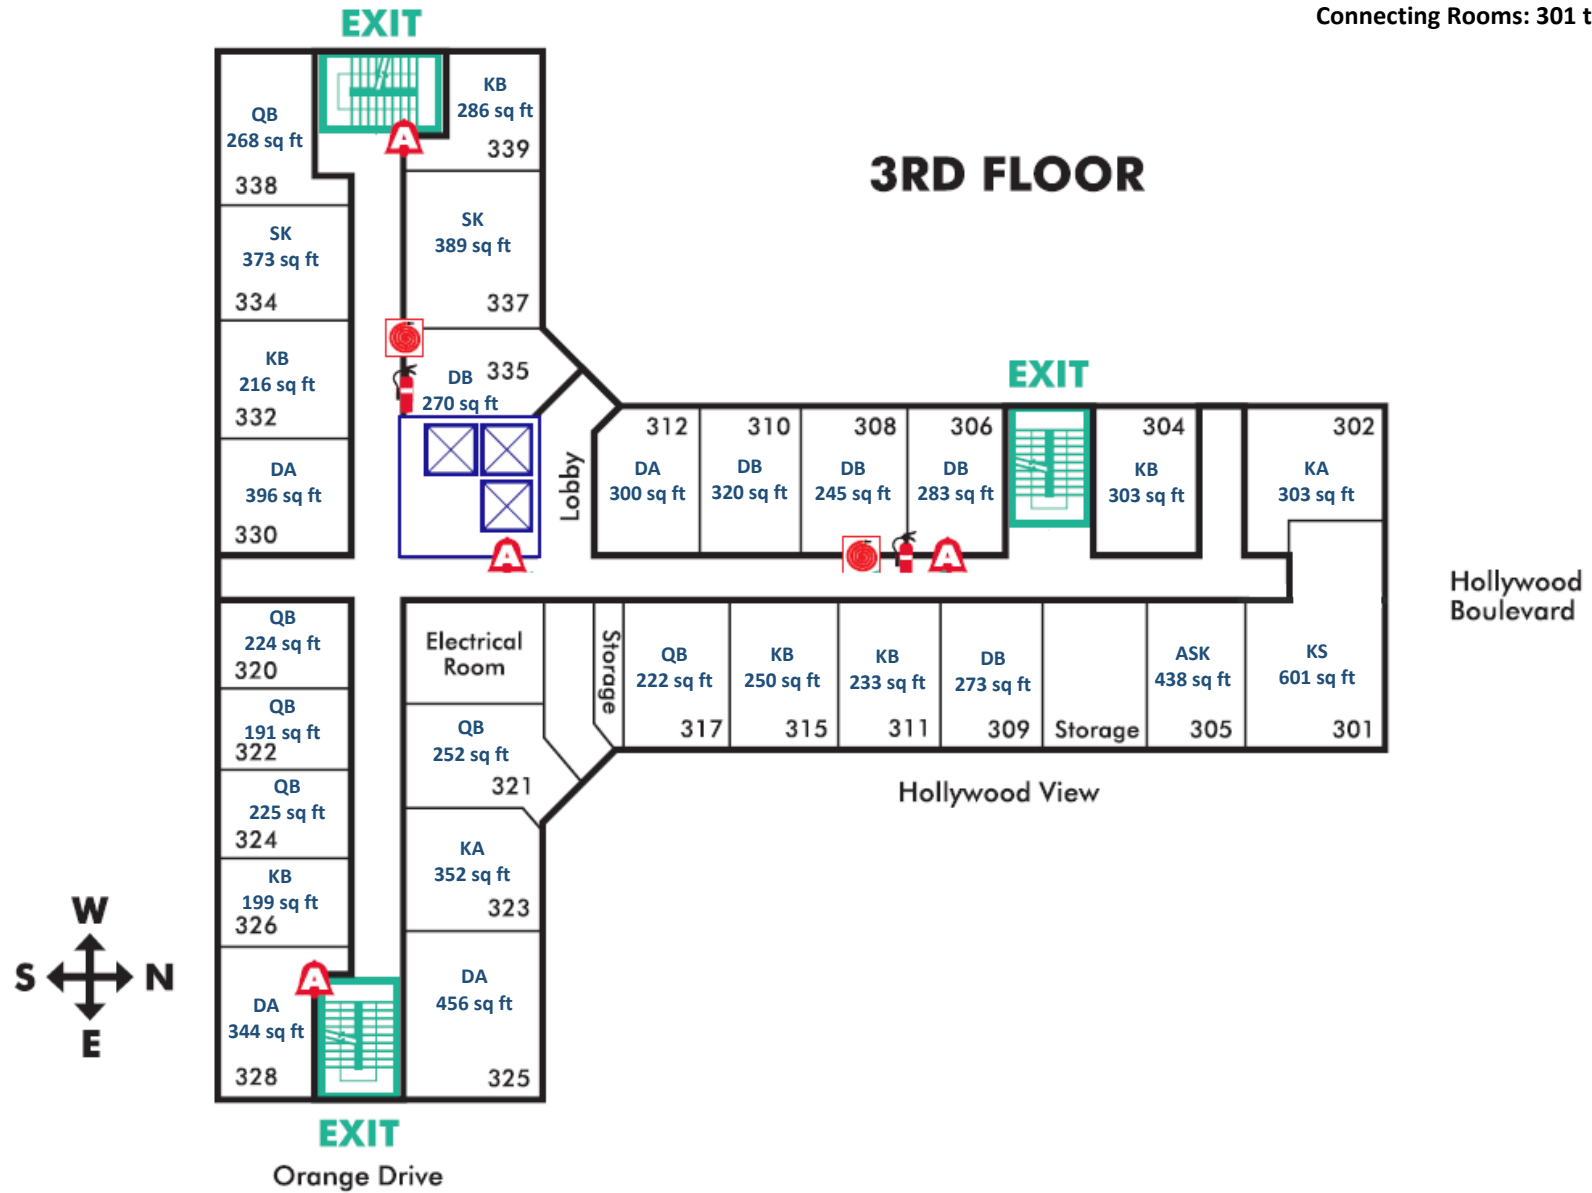

### **Symbols:**

FIRE  
EXTINGUISHER

FIRE HOSE

FIRE ALARM /  
PULL STATION

ELEVATOR

EXIT STAIRS

Connecting Rooms: 301 to 302

Connecting Rooms: 401 to 402  
 405 to 407  
 419 to 421

# 4TH FLOOR

Hollywood Boulevard

Hollywood View

Orange Drive

Connecting Rooms: 501 to 502  
 505 to 507  
 519 to 521

## 5TH FLOOR

GLOBO

COMAREX

Hollywood Boulevard

FIFTH SEASON

Hollywood View

Orange Drive

Connecting Rooms: 601 to 602  
605 to 607

EXIT

EXIT

Orange Drive

Connecting Rooms: 1200 to 1205