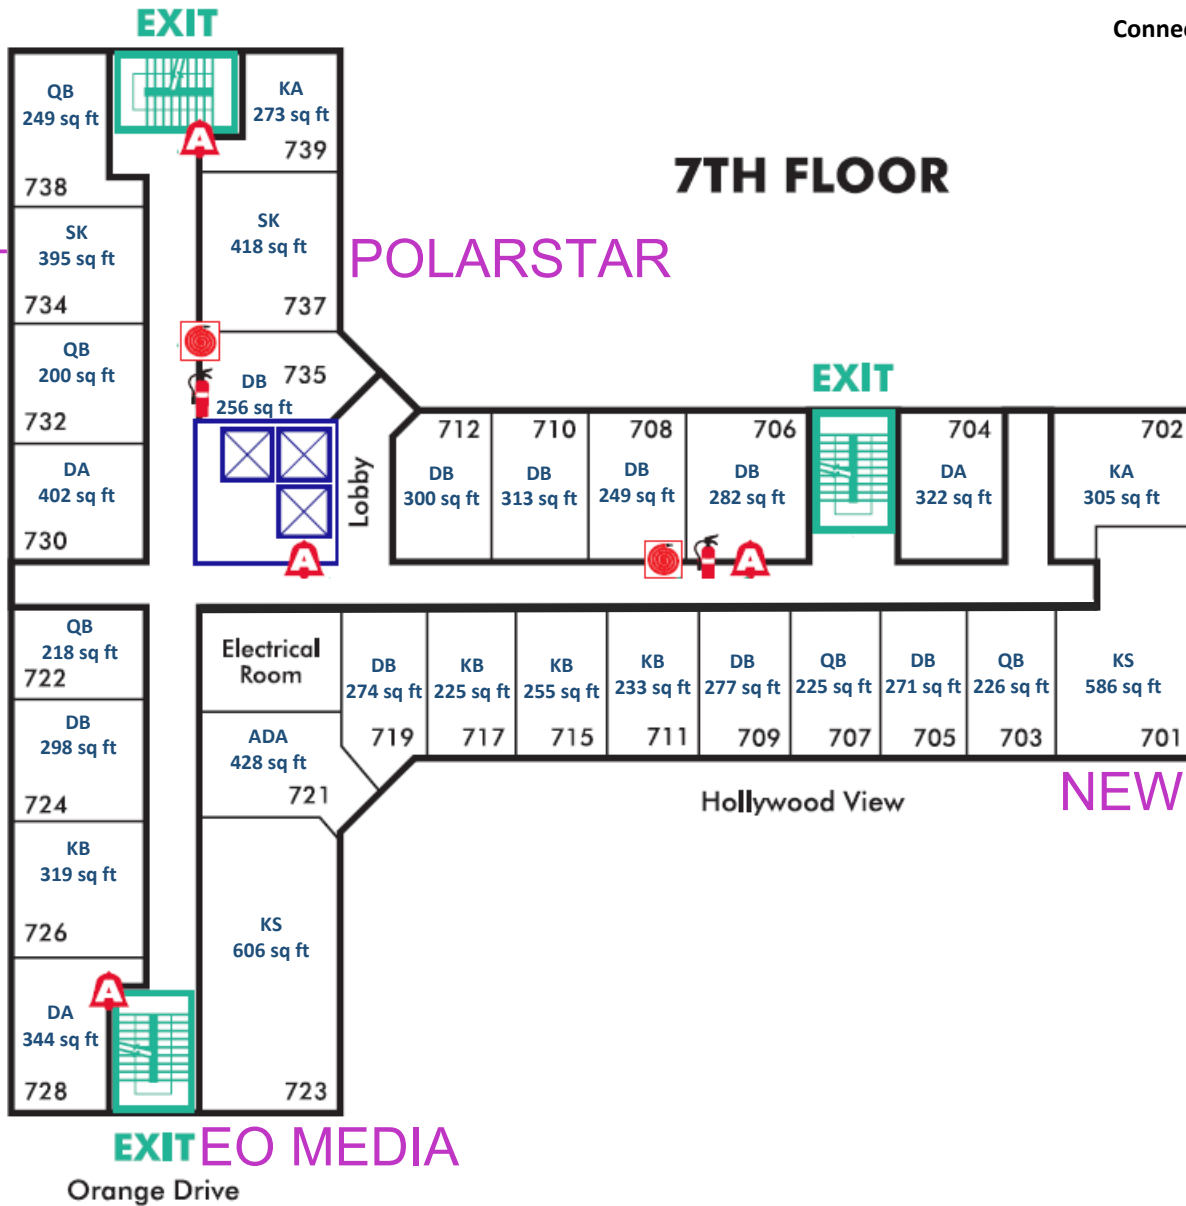

ALLEN MEDIA/
ENTERTAINMENT
STUDIOS

Connecting Rooms: 701 to 702
705 to 707
719 to 721
722 to 724