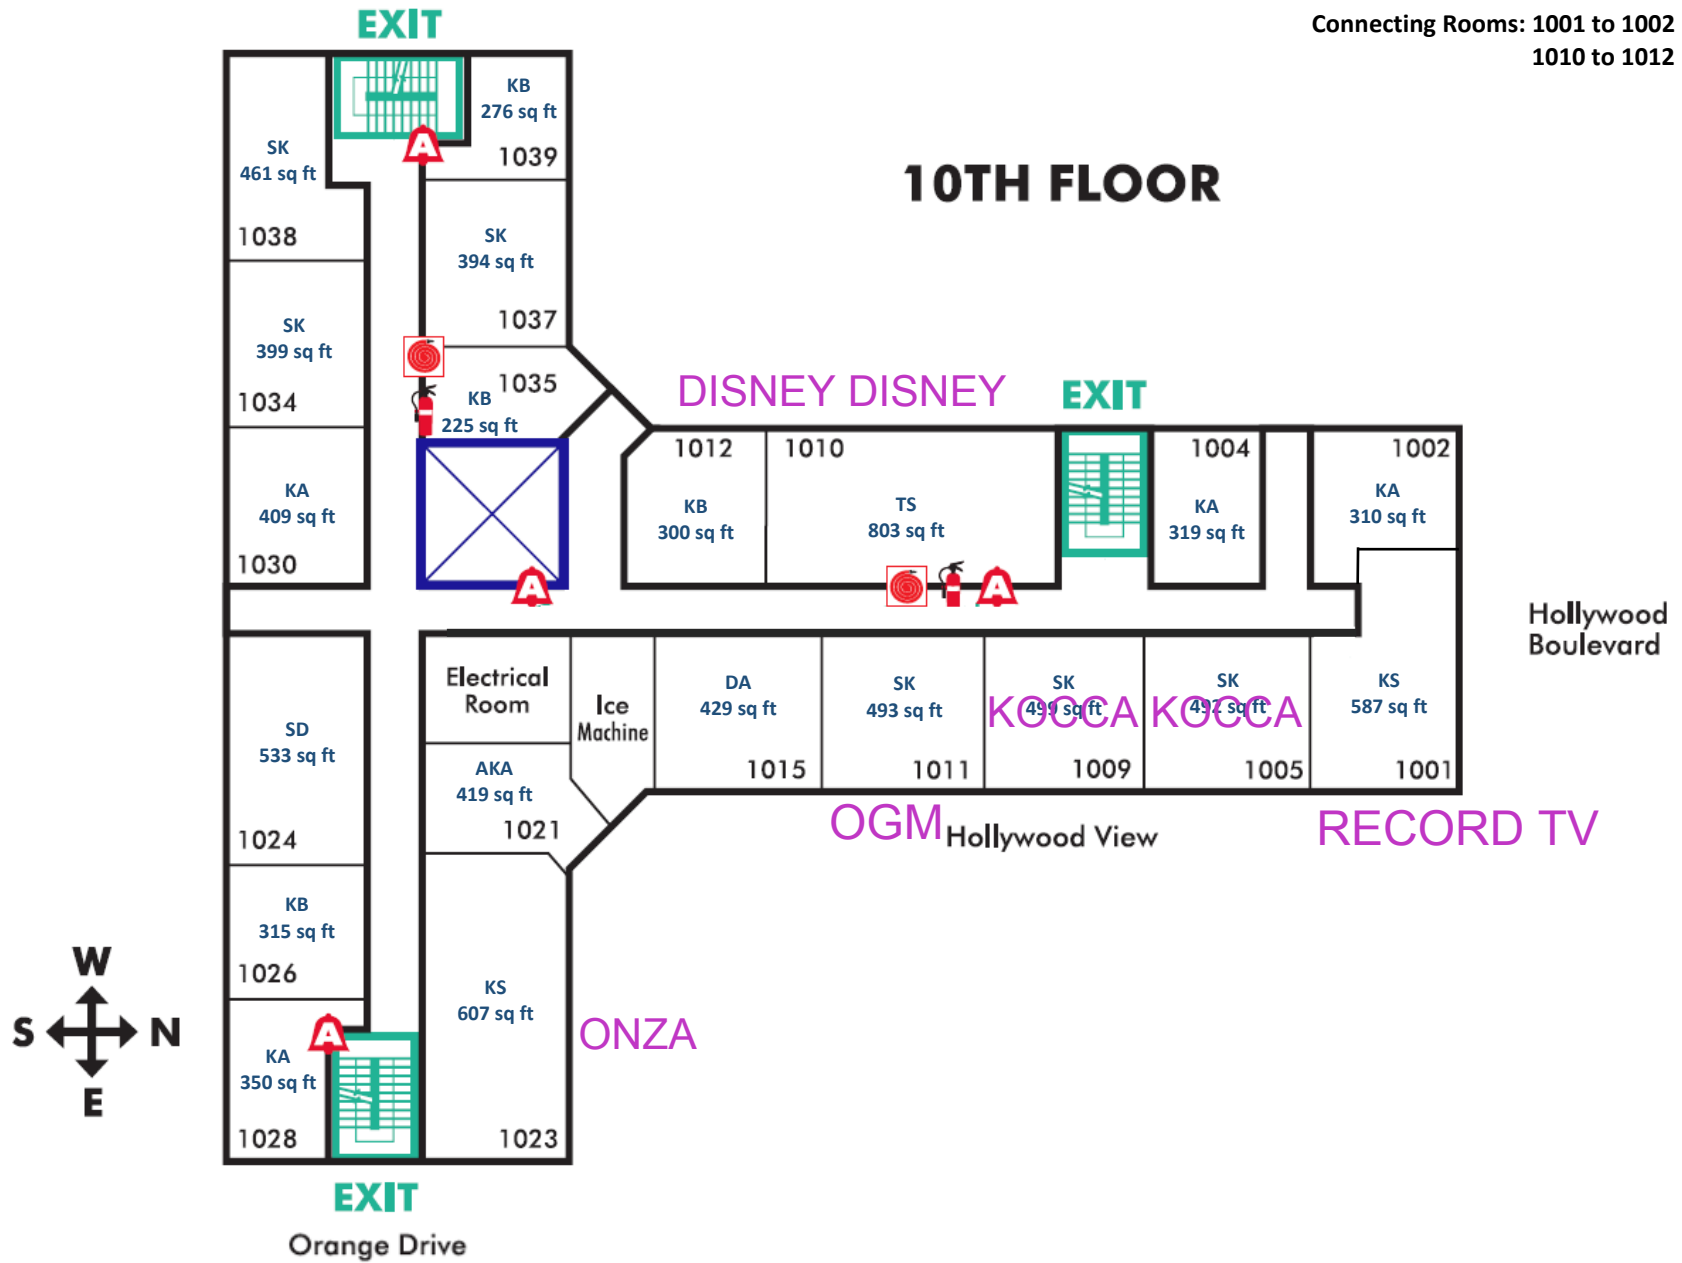

# 8TH FLOOR

Hollywood Boulevard

Hollywood View

LED AFILMS

EXIT NBC UNIVERSAL

Orange Drive

Connecting Rooms: 901 to 902

Orange Drive

KOCCA KOCCA

AZTECA

Hollywood View

Connecting Rooms: 1001 to 1002  
1010 to 1012

# 10TH FLOOR

Connecting Rooms: 1101 to 1102  
1137 to 1139

EXIT

EXIT

Orange Drive

Connecting Rooms: 1200 to 1205