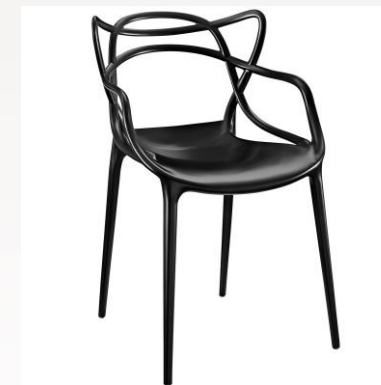

## Café chairs

Popsicle Chair-white  
18"L x 23"D x 32"H

Popsicle Chair-tangerine  
18"L x 23"D x 32"H

Popsicle Chair-lime green  
18"L x 23"D x 32"H

Jovi Chair-white  
21"L x 23"D x 33"H

Jovi Chair-red  
21"L x 23"D x 33"H