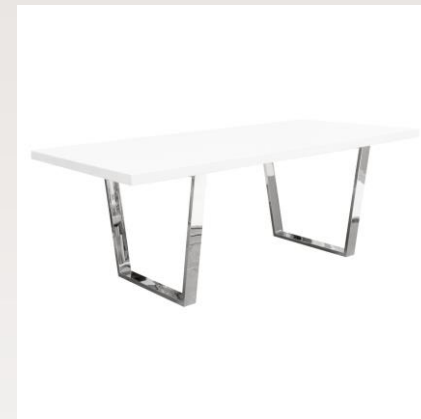

Kingston Table-white/black
96" L x 44" D x 30" H

Cosmo conference Table-White/Chrome
80"L x 40"D x 30"H **(available with power)**