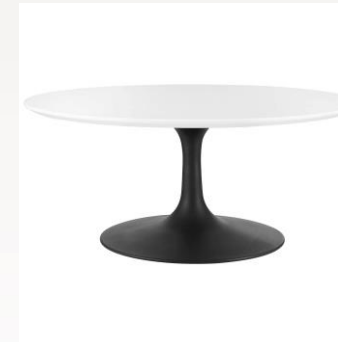

## Coffee Tables

Jazz Coffee Table-glass/chrome  
40"Rd. x 18"H

Ava Round Coffee Table-white/white  
36"Rd. x 16"H

Russo Coffee Table-white/gold  
36"Rd. x 16"H

Glitz Coffee Table-glass/hot pink  
26"Rd. x 18"H

Milan Coffee Table-glass/gold  
30"Rd. x 18"H

Plaza Coffee Table-white/black  
35"Rd. x 16"H