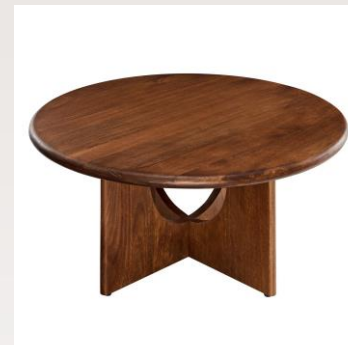

Milan Coffee Table-glass/gold  
30"Rd. x 18"H

Plaza Coffee Table-white/black  
35"Rd. x 16"H

## Coffee Tables

Gems Coffee Table-marble/gold  
30"Sq. x 16"H

Levi Coffee Table-natural  
30"Rd. x 17"H

Dylan Coffee Table-walnut  
34"Rd. x 15"H

Lodge Coffee Table-pine wood/black  
44"Sq. x 15"H

Legend Coffee Table-glass/black  
40"L x 24"D x 16"H