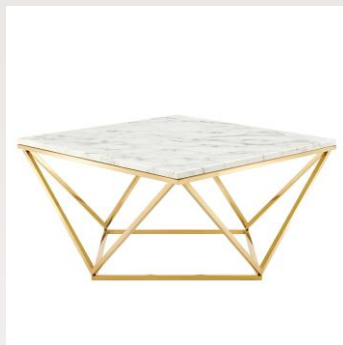

Gems Coffee Table-marble/gold
30"Sq. x 16"H