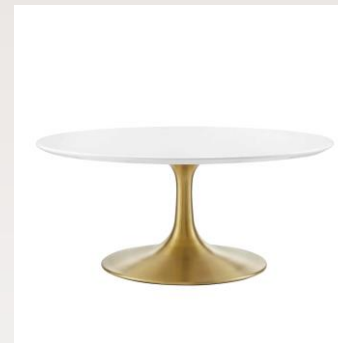

## Coffee Tables

Jazz Coffee Table-glass/chrome  
40"Rd. x 18"H

Ava Round Coffee Table-white/white  
36"Rd. x 16"H

Russo Coffee Table-white/gold  
36"Rd. x 16"H

Glitz Coffee Table-glass/hot pink  
26"Rd. x 18"H