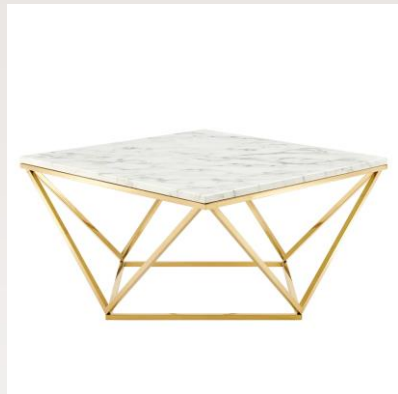

SOMETHING

different event decor

Gems Coffee Table, marble top/
gold base 30" Sq. x 16"H