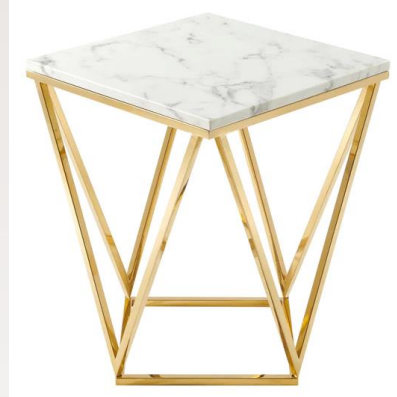

## Side Tables

Jazz Side Table-glass top/  
chrome base 20"Rd. x 28"H

Ava Side Table- white  
20"Rd. x 20"H

Soho Side Table- black  
23"Rd. x 24"H

## Side Tables

Glimmer End Table – gold  
14”Rd. x 16”H

Gems End Table, marble top/  
gold base 18”Sq. x 22”H

Russo End Table- white /gold  
base 20”Rd. x 20” H

Milan End Table-glass top/  
gold base 20”Rd. x 20”H