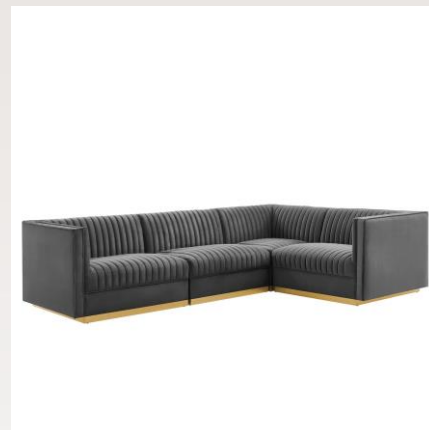

Saddleback Loveseat – brown leather  
62"L x 32"D x 34"H

Luigi Loveseat – black leather  
63"L x 32"D x 32"H

SOMETHING  
different event decor

## Sectional Groupings

Granada Armless Chair  
36"L x 36"D x 28"L

Granada Right Corner  
36"L x 36"D x 28" H

Granada Left Corner,  
36"L x 36"D x 28"H

Granada. Grey  
Sectional. 4pc.

Granada. Grey  
Suede, 5pc

# SOMETHING

different event decor

Vogue Chair- white leather  
32"L x 31"D x 31"H

Harlow chair – white leather  
28"L x 25"D x 29"H

Saddleback Chair – brown leather  
38"L x 32"D x 34"H