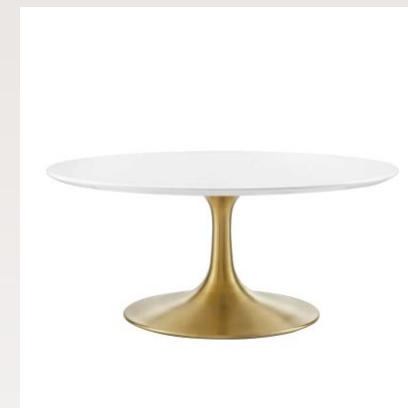

## Cubes and Ottomans

Cube Ottoman – white  
18”Sq. x 18”H

Cube Ottoman- Apple Red  
18”Sq. x 18”H

Cube Ottoman- Tangerine  
18”Sq. x 18”H

Cube Ottoman- black  
18”Sq. x 18”H

Vogue Ottoman- white  
28”Sq. x 16”H

Granada Ottoman, grey suede  
36”Sq.x 16”H

Branson Bench- cognac  
suede 60”L x 20”D x20”H

Luigi Ottoman – black  
28”Sq. x 16”H

SOMETHING  
different event decor

## Coffee Tables

Jazz Coffee Table- glass top/  
chrome base 40”Rd. x 18”H

Ava Round Coffee Table- white  
36”Rd. x 16”H

Russo Coffee Table-white/gold  
base / 36”Rd x 16”H

Glitz Coffee Table – glass top/hot pink base  
26”Rd. x 18”H

Milan Coffee Table glass top/  
gold base 30”Rd. x 18”H