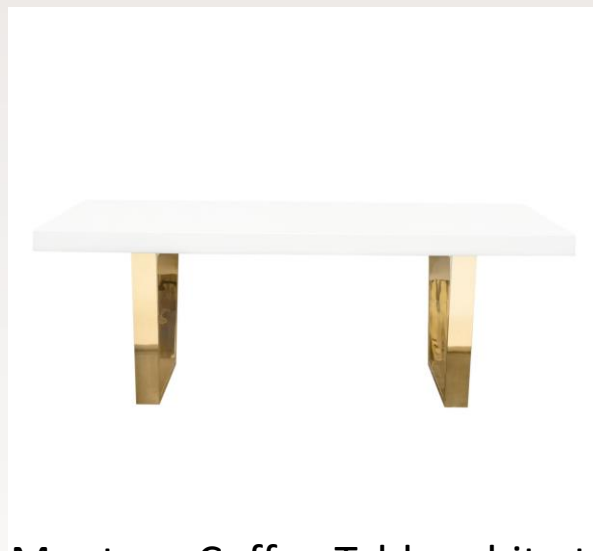

Milan Coffee Table glass top/  
gold base 30”Rd. x 18”H

# SOMETHING

different event decor

Gems Coffee Table, marble top/  
gold base 30" Sq. x 16"H

Lodge Coffee Table-pine wood top/  
black base 44" Sq. x 15"H

Montage Coffee Table-white top  
with gold base 50"L x 28"D x 18"H