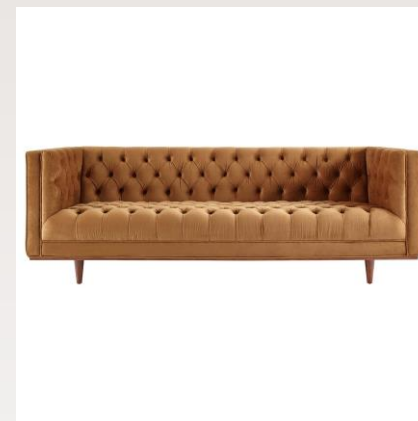

## Sofas

Dior Sofa – grey fabric  
84”L x 36”D x 35”H

Jaguar Sofa – maroon velvet  
73”L x 32”D x 29”H

Aspen Sofa –cognac velvet  
91”L x 35”D x 31”H

Saddleback Sofa – brown leather  
81”L x 32”D x 34”H

Branson Sofa- cognac suede  
77”L x 38”D x 31”H