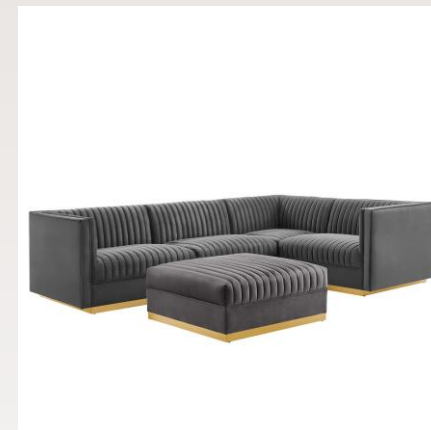

Saddleback Loveseat – brown leather  
62"L x 32"D x 34"H

Luigi Loveseat – black leather  
63"L x 32"D x 32"H

SOMETHING  
different event decor

## Sectional Groupings

Granada Armless Chair  
36"L x 36"D x 28"L

Granada Right Corner  
36"L x 36"D x 28" H

Granada Left Corner,  
36"L x 36"D x 28"H

Granada. Grey  
Sectional. 4pc.

Granada. Grey  
Suede, 5pc

# SOMETHING

different event decor

Vogue Chair- white leather  
32"L x 31"D x 31"H

Harlow chair – white leather  
28"L x 25"D x 29"H

Saddleback Chair – brown leather  
38"L x 32"D x 34"H