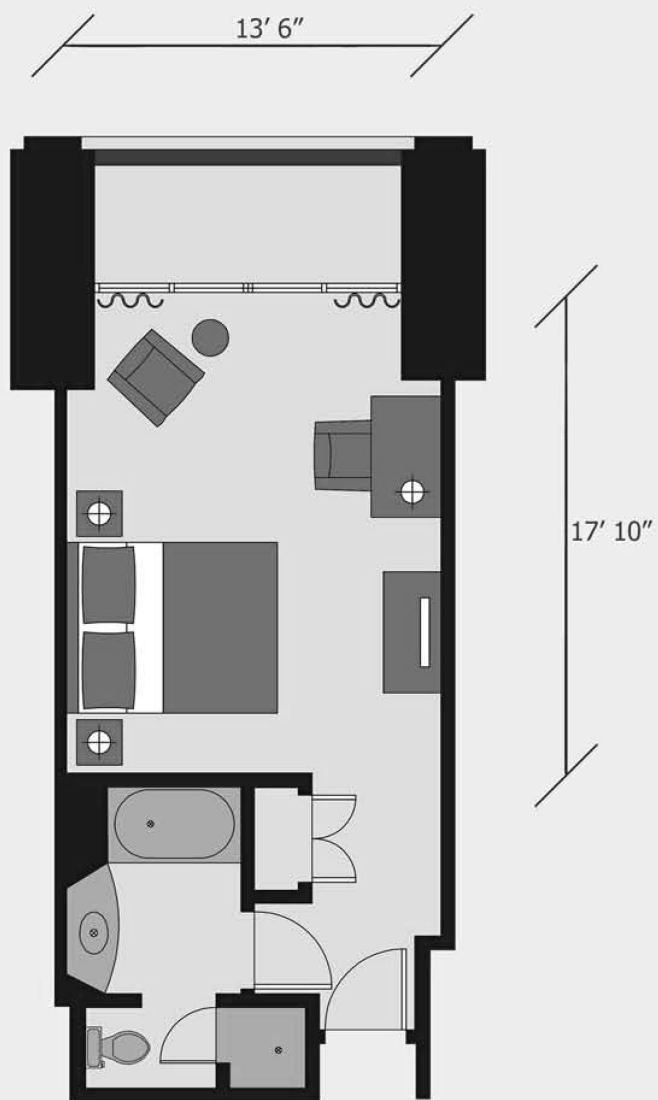

KING SUPERIOR

ROOM TYPE	Dimensions L x W	Square Footage
King Superior	Bedroom 17' 10" x 13' 6"	425 sq ft

DOUBLE SUPERIOR

ROOM TYPE	Dimensions L x W	Square Footage
Double Superior	Bedroom 17' 10" x 13' 6"	425 sq ft