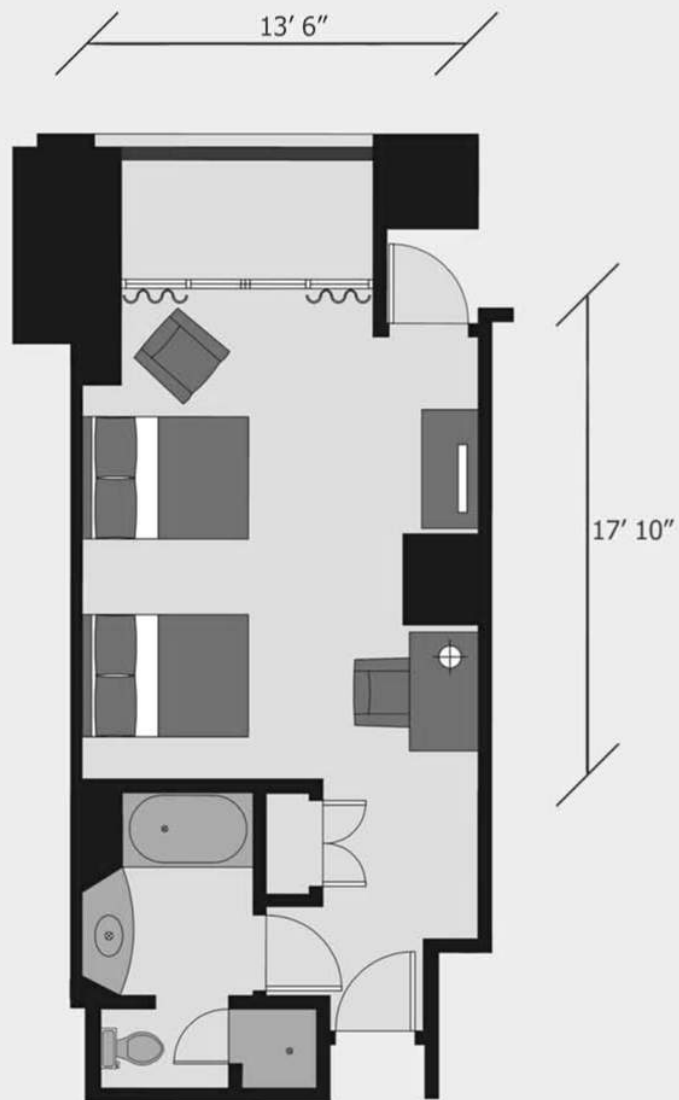

KING SUPERIOR

ROOM TYPE	Dimensions L x W	Square Footage
King Superior	Bedroom 17' 10" x 13' 6"	425 sq ft

DOUBLE SUPERIOR

ROOM TYPE	Dimensions L x W	Square Footage
Double Superior	Bedroom 17' 10" x 13' 6"	425 sq ft