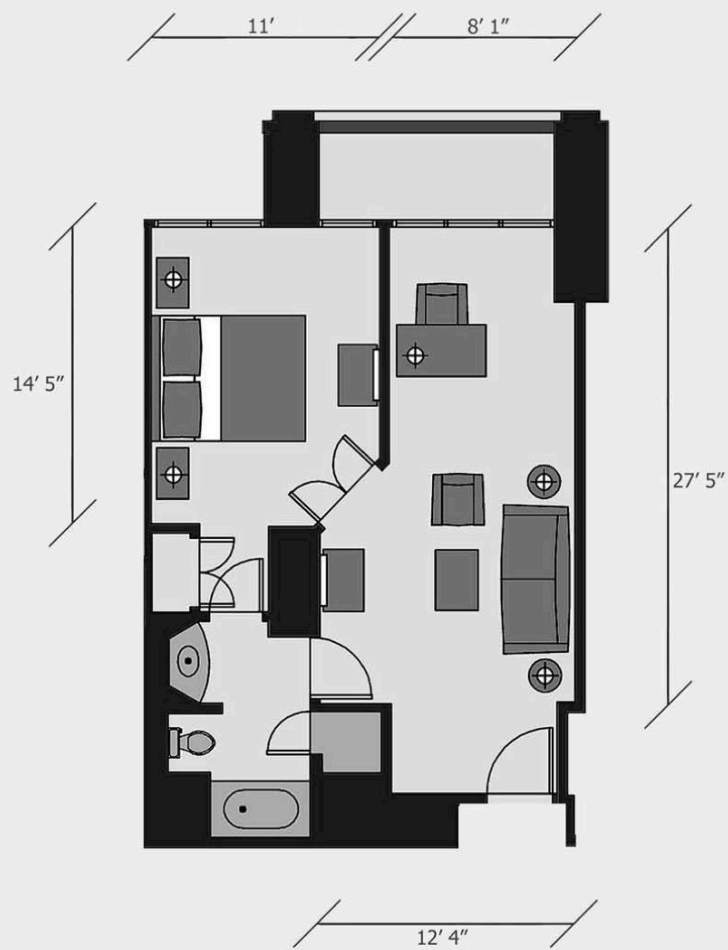

LA
screenings.org

INTERCONTINENTAL®
LOS ANGELES CENTURY CITY

ROOM TYPE: EXECUTIVE SUITE

PHOTOS:

FLOOR PLAN:

EXECUTIVE SUITE

ROOM TYPE	Dimensions L x W	Square Footage
Executive Suite	Living Room 27' 5" x 12' 4" Bedroom 14' 5" x 11'	575 sq ft